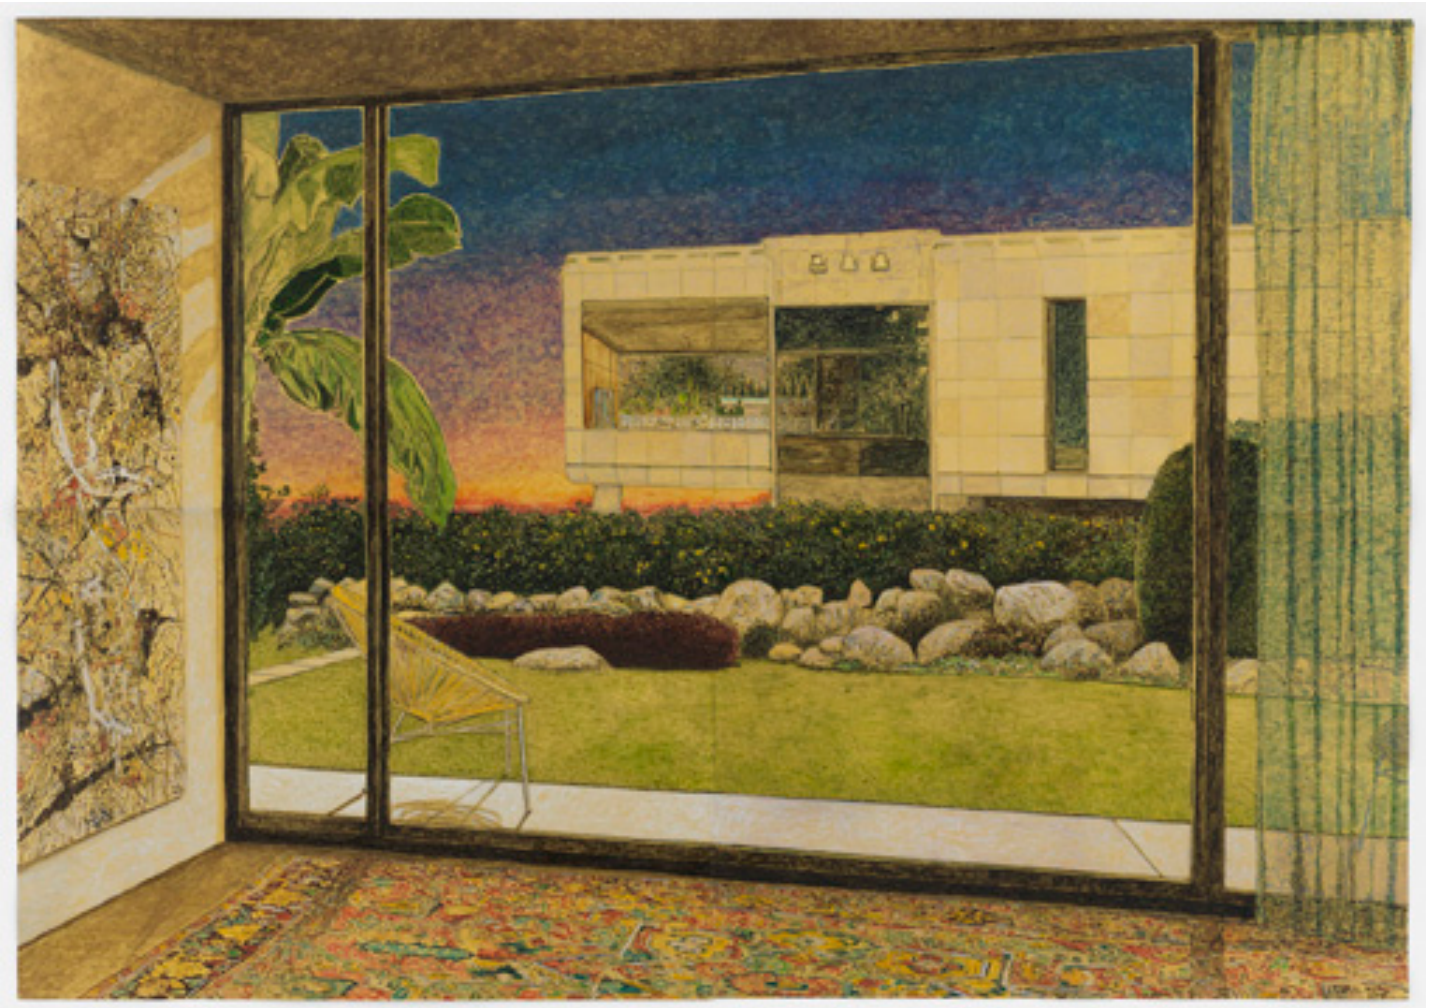

# Alexander and Bonin

Stefan Kürten, *Slowly goes the Night*, 2018  
23 ½ x 33 in/60 x 84 cm  
SK-18-DR-500