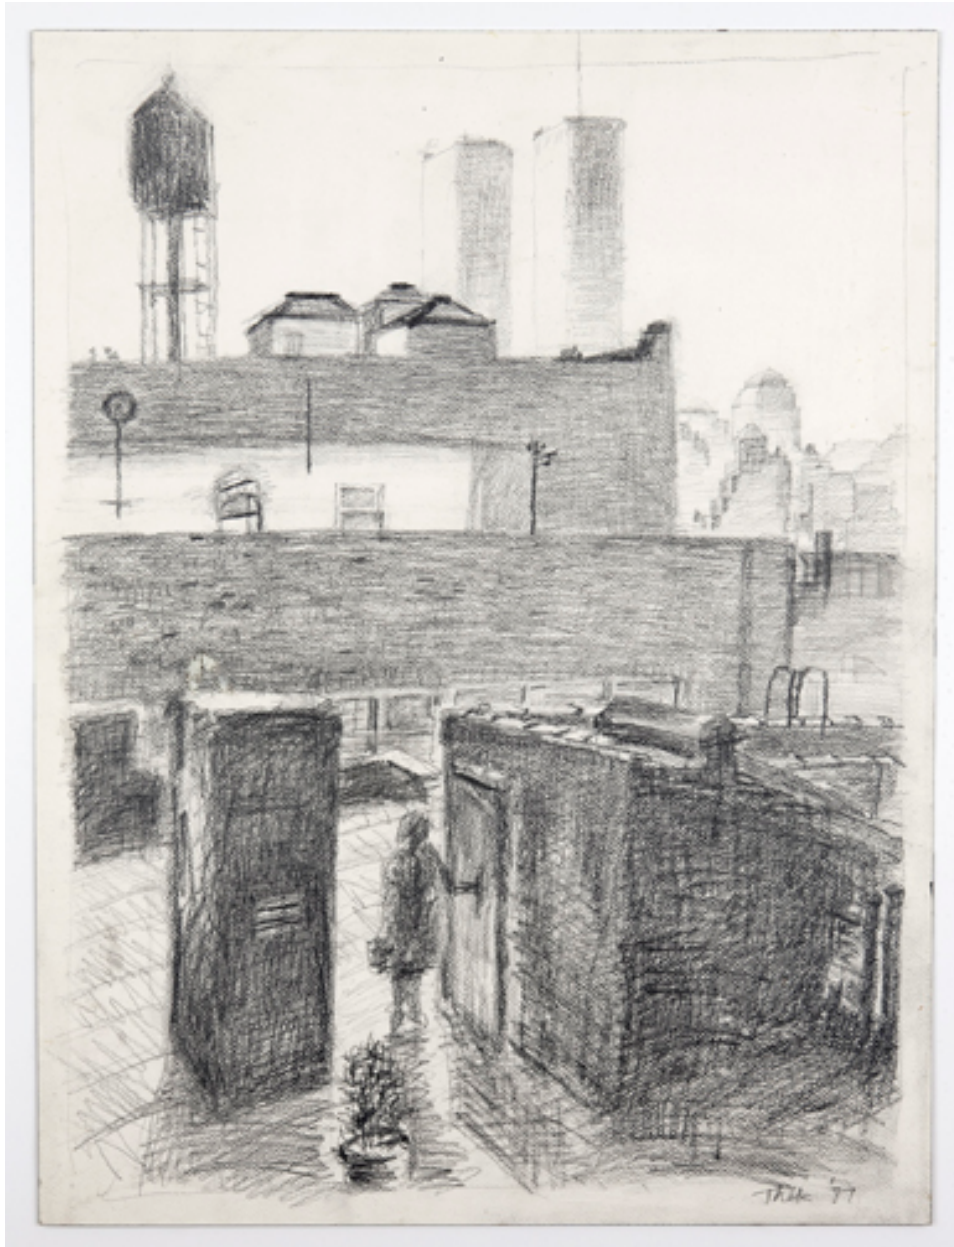

# Alexander and Bonin

Paul Thek, Cityscape: Watering the Plants, 1987  
23 1/2 x 17 1/2 in/60 x 43 cm  
PAT-87-DR-007