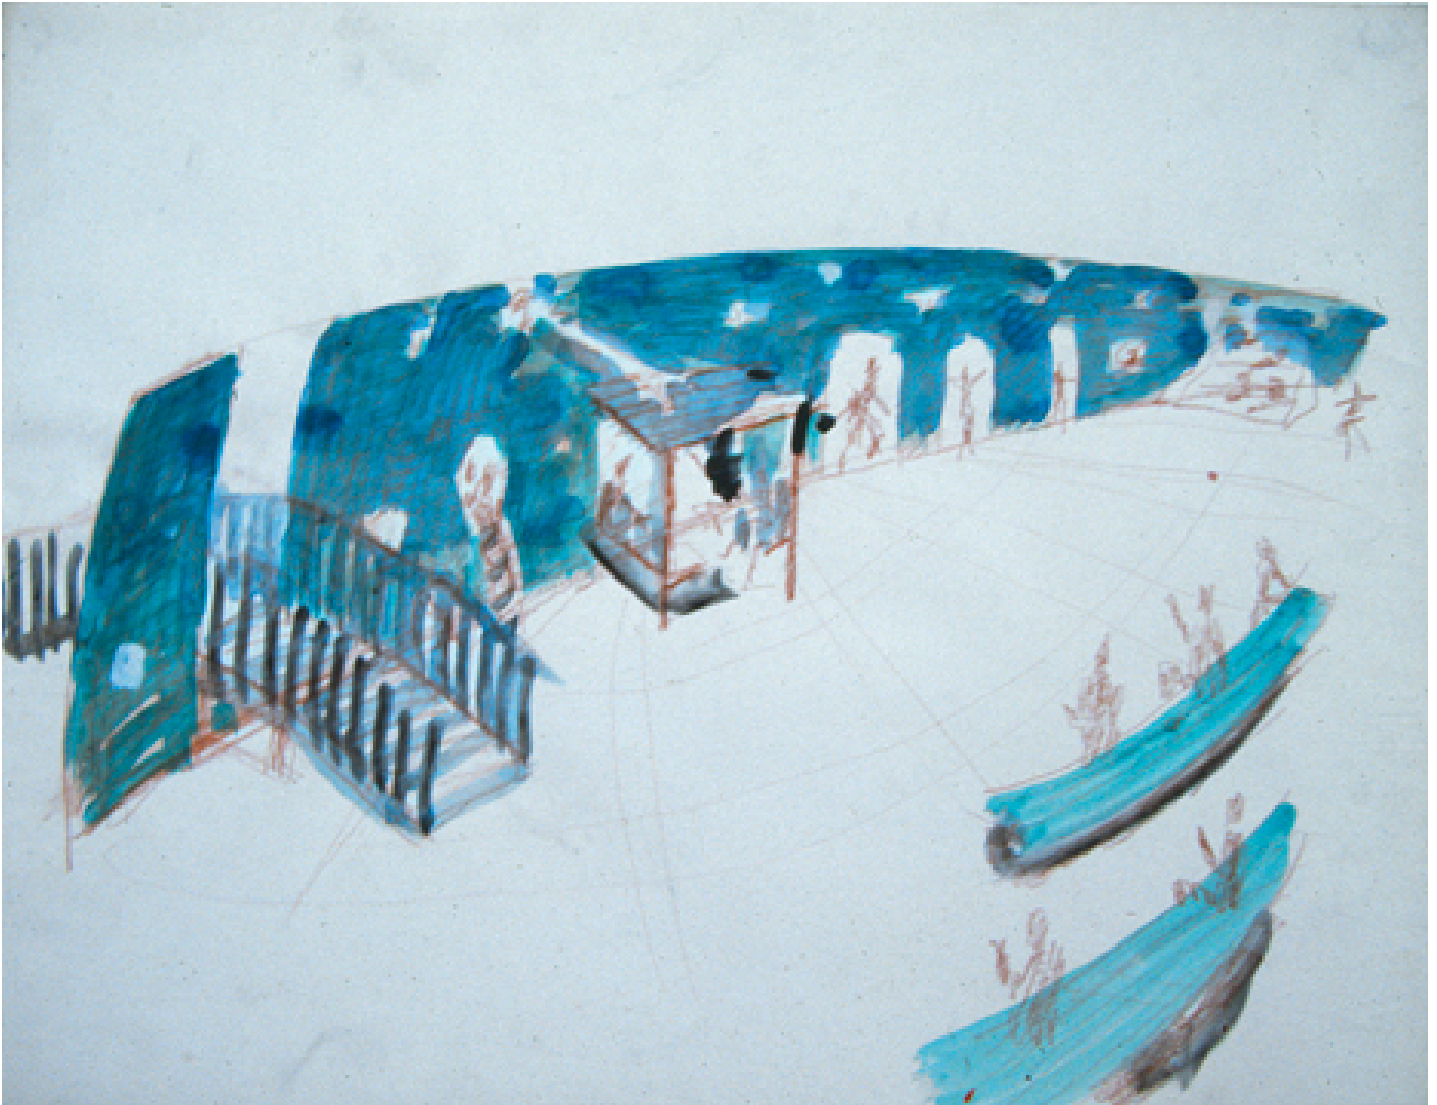

Alexander and Bonin

Paul Thek, Tilted Ark, ca. 1985
19 1/2 x 24 3/4 in/ 49.5 x 62.8 cm
PAT-85-DR-262