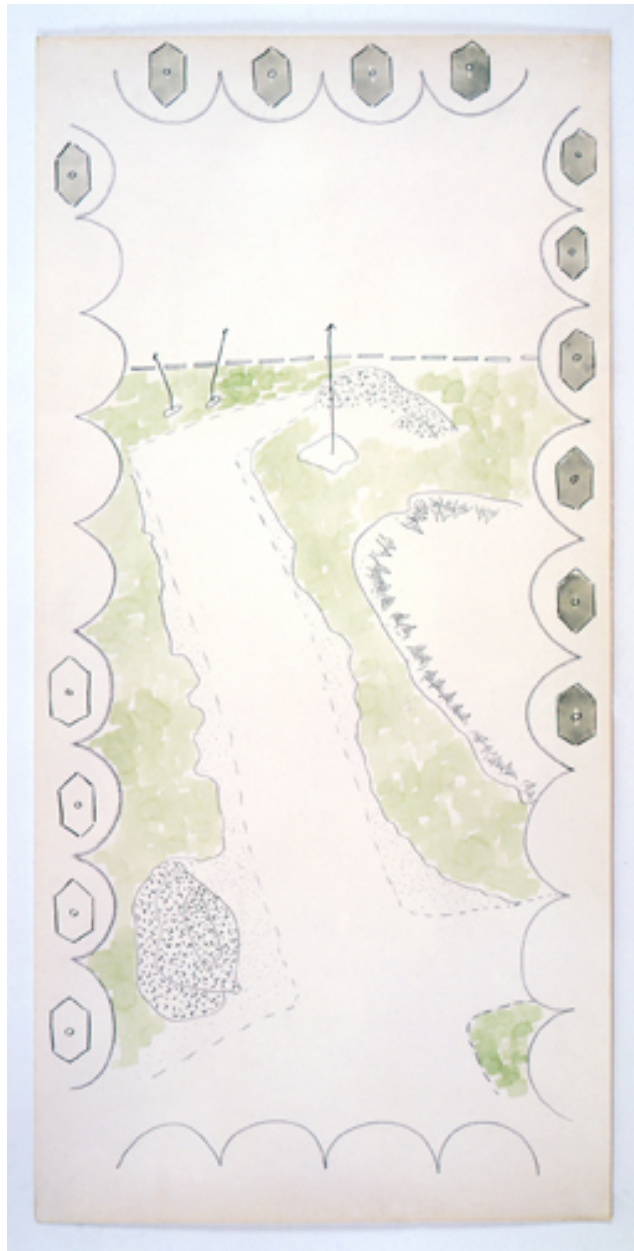

Alexander and Bonin

Ree Morton, Game-Map Drawing III, ca.
1972-73
47 x 22 1/2 in./119.4 x 57.2 cm
REM-72-DR-055