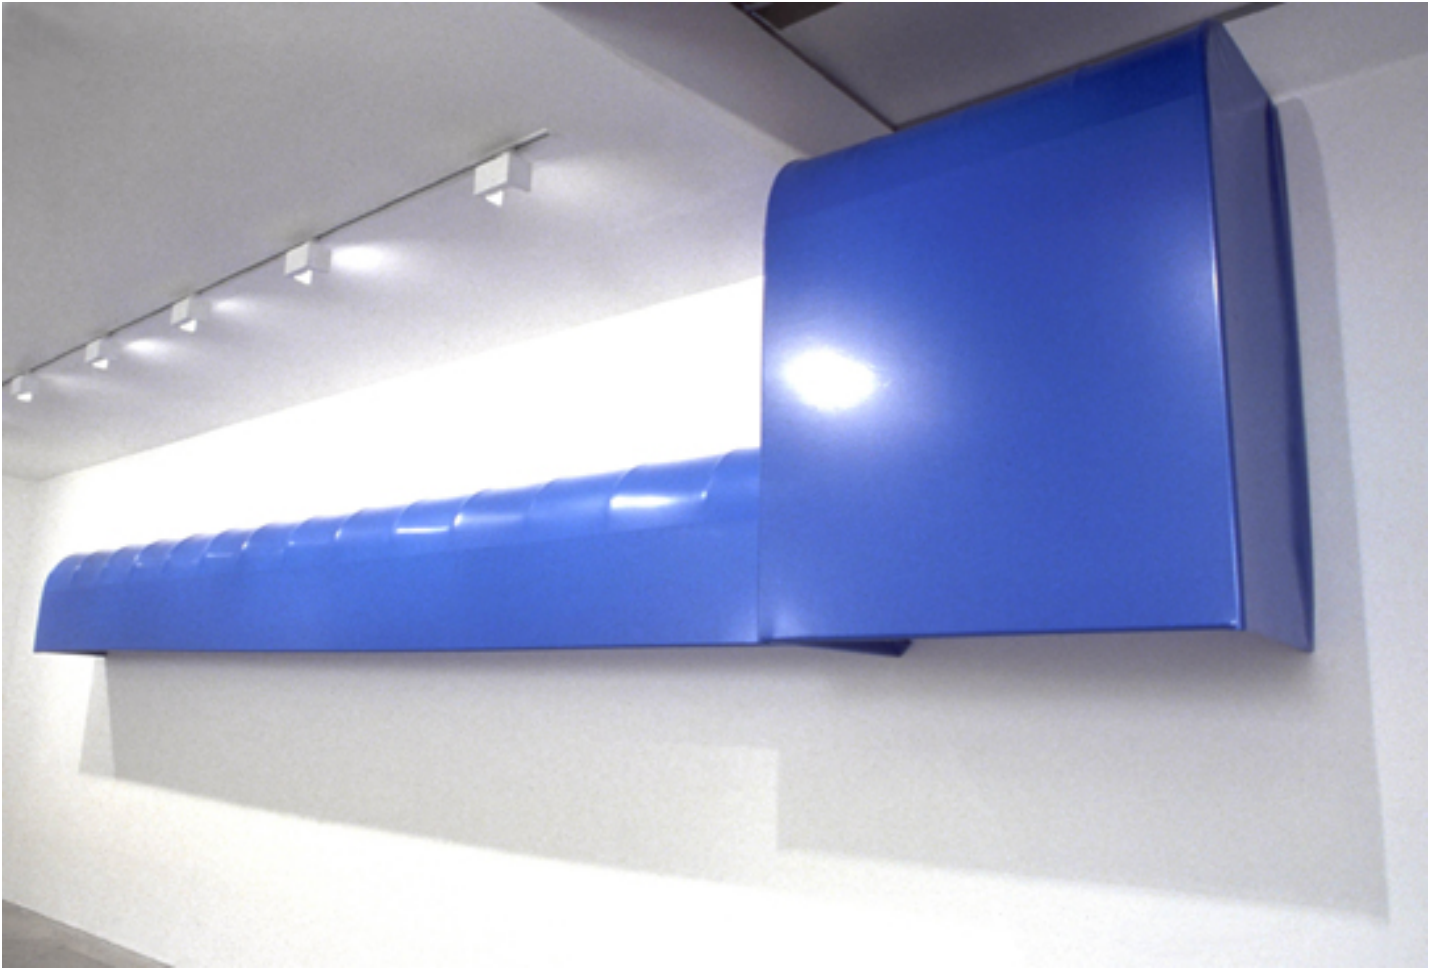

# Alexander and Bonin

Rita McBride, *Awning* (Blue Stand, City Block Blue), 2002  
overall: 59 x 288½ x 30 in/150 x 733 x 76 cm  
RMC-02-SC-100