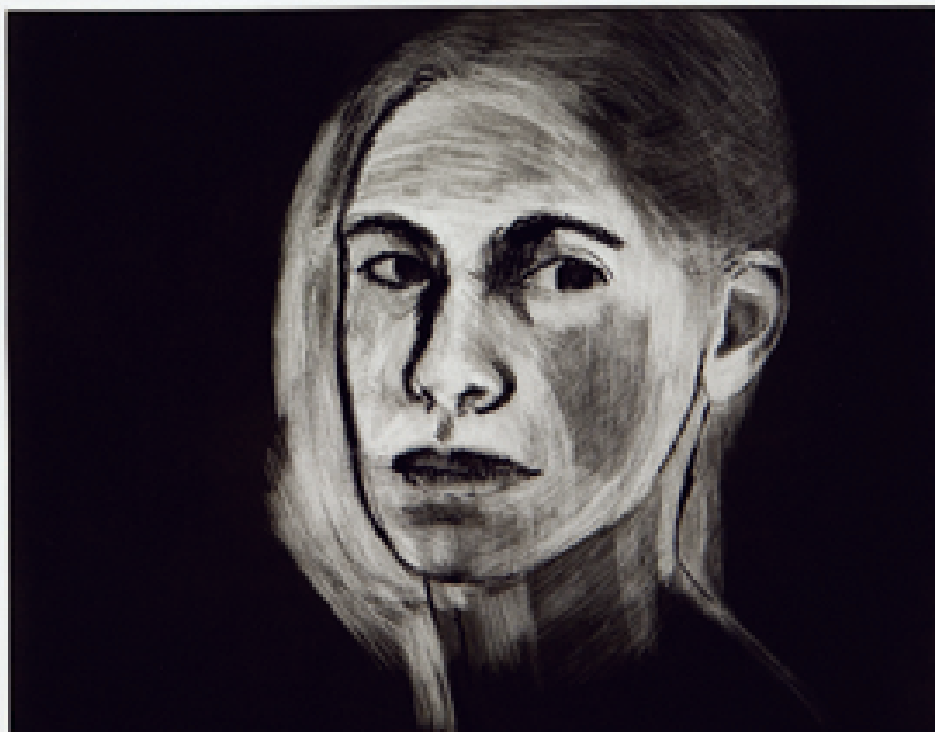

# Alexander and Bonin

Sylvia Plimack Mangold, Self Portrait (State II), 1993

image: 10 3/4 x 13 3/4 in/ 27 x 35 cm

paper: 18 1/2 x 21 in./47 x 53.3 cm

total edition size is 10 + 5 APs

SPM-93-PR-19