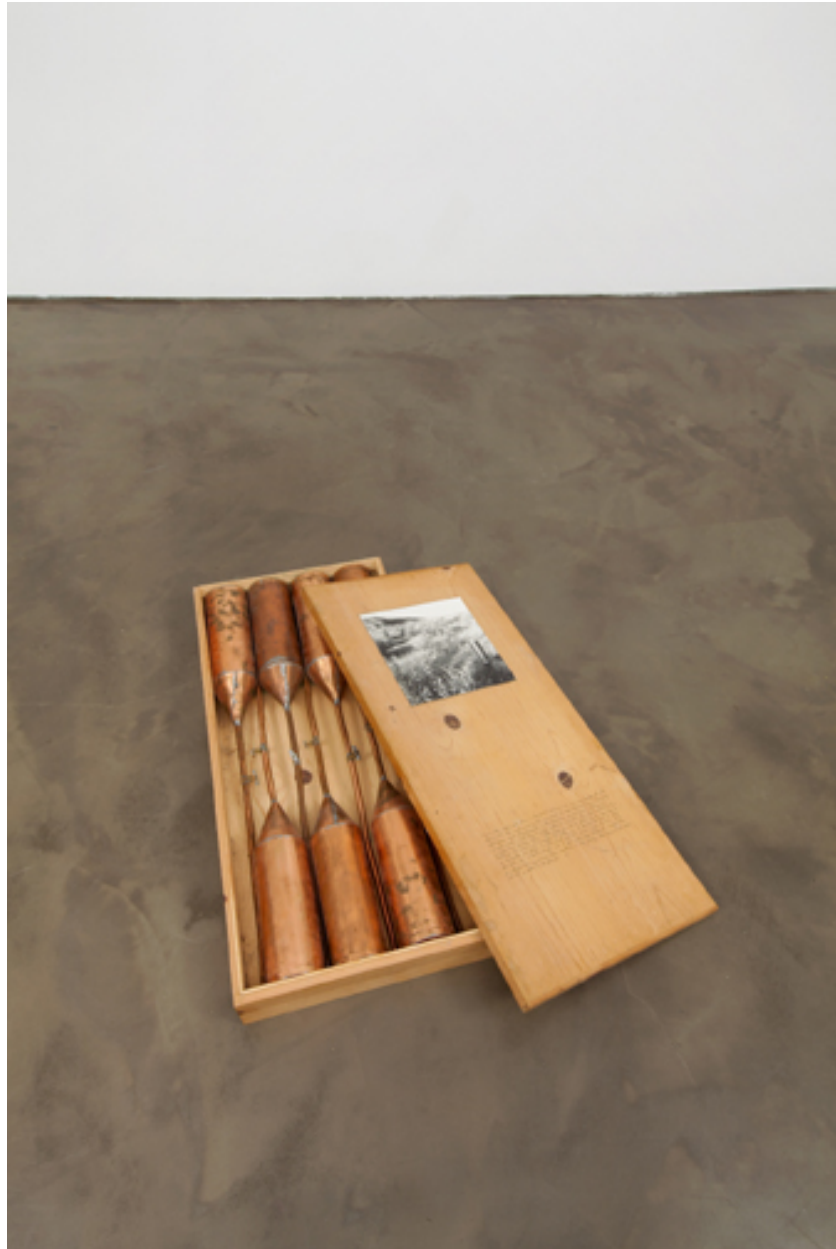

Alexander and Bonin

Robert Kinmont, Copper Pots (given a chance),
1972

box: 5 1/2 x 18 1/8 x 38 in/ 14 x 46 x 96.5

RK-72-SC-012