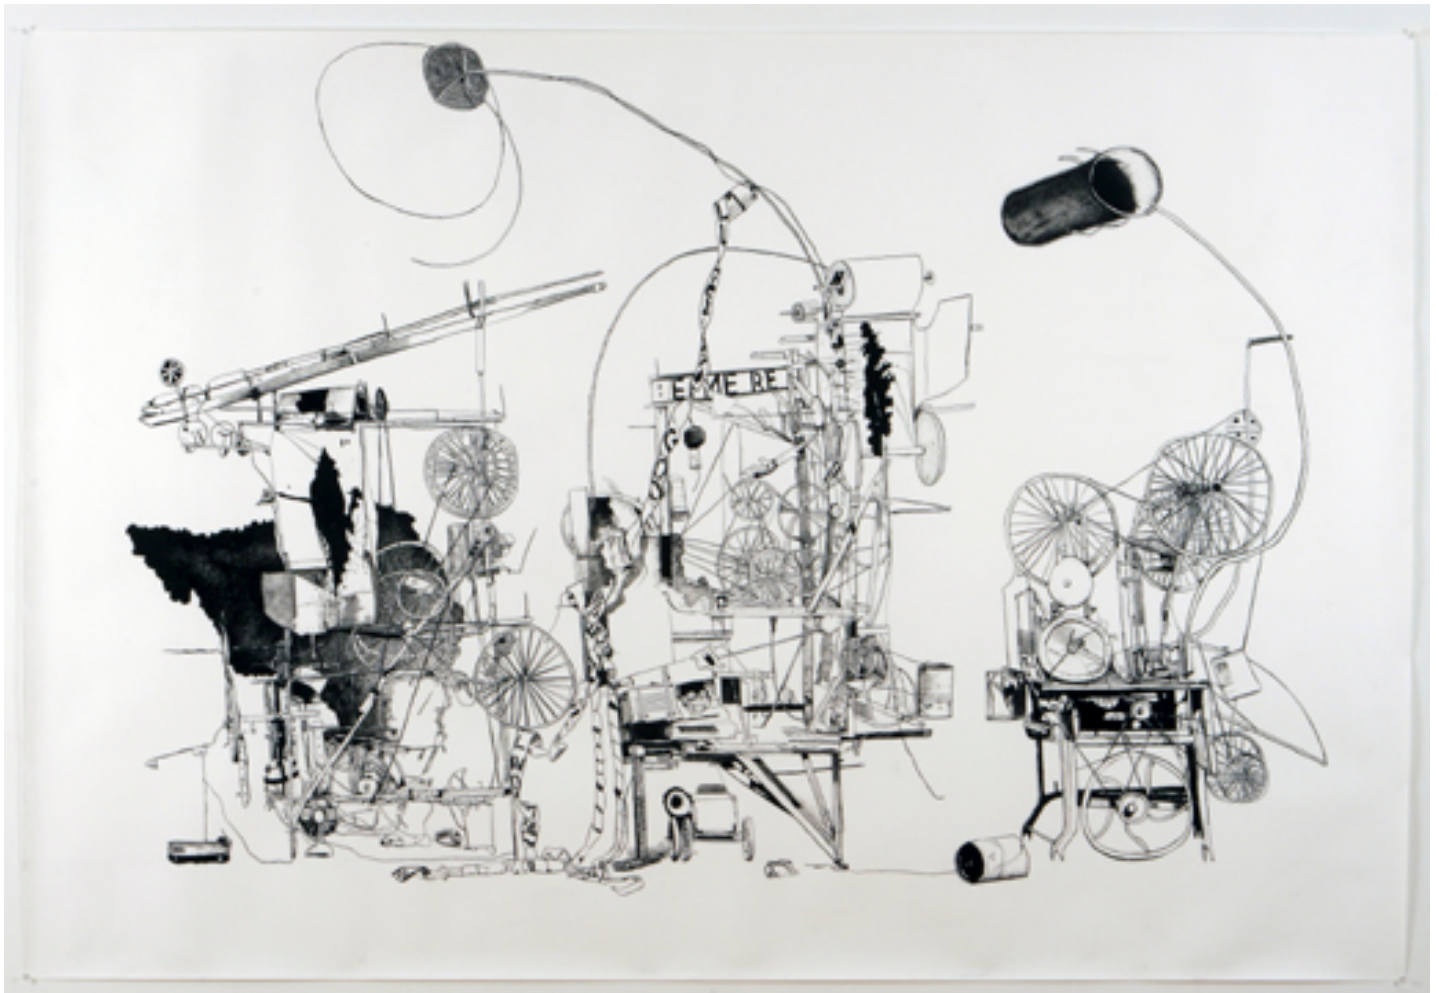

Alexander and Bonin

Michael Landy, H.2.N.Y. Self-Constructing, Self-Destroying Machine, 2006
59 x 86 in/ 150 x 218.5 cm
ML-06-DR-015