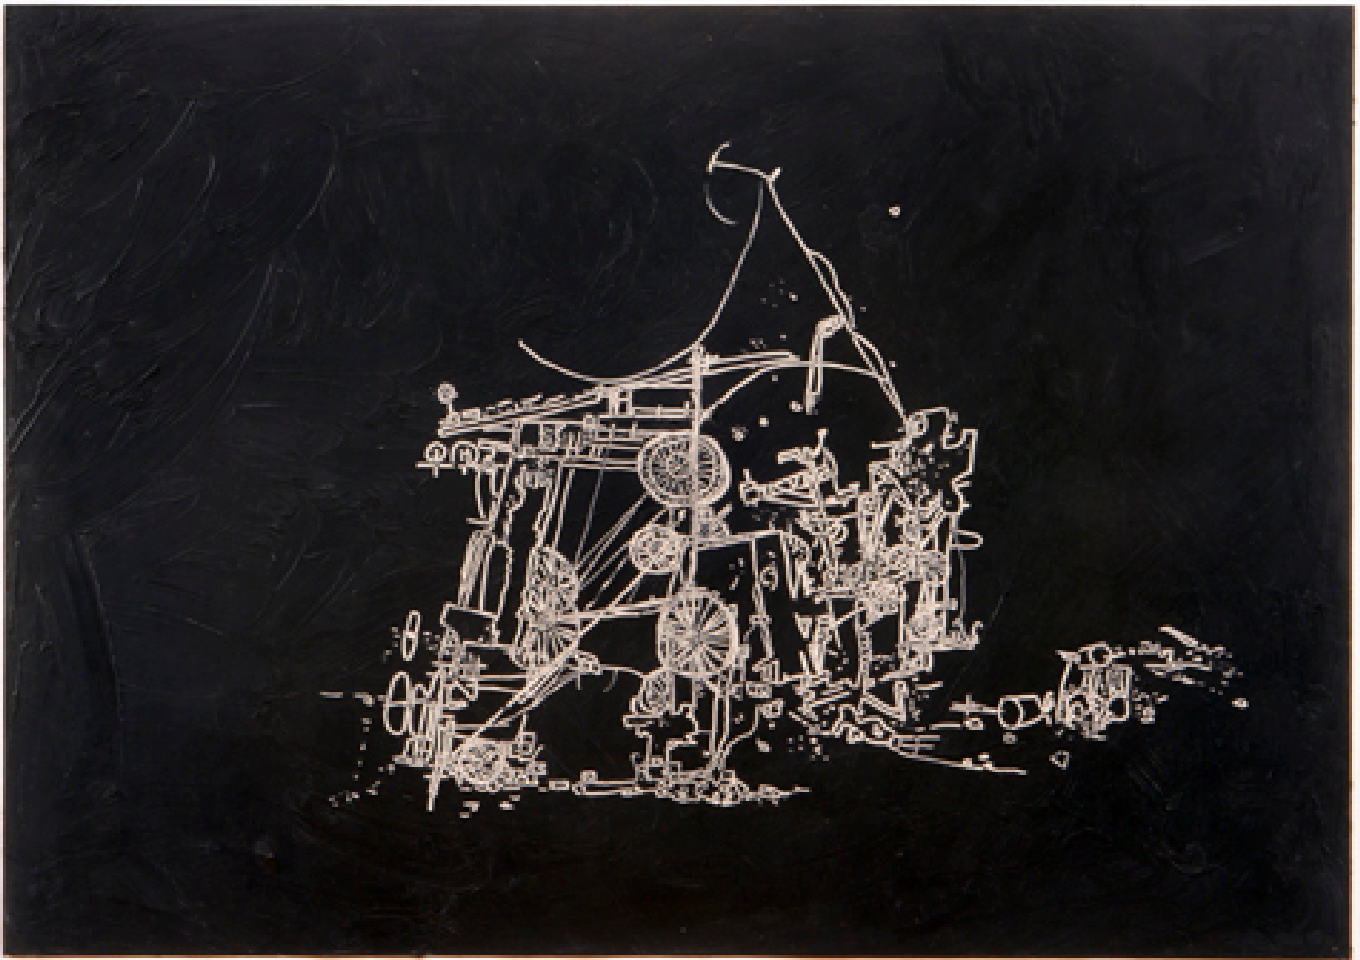

# Alexander and Bonin

Michael Landy, H.2.N.Y. The Tinguely Machine, The Village Voice, 2006  
23 1/2 x 33 in/ 59.5 x 84 cm  
ML-06-DR-034