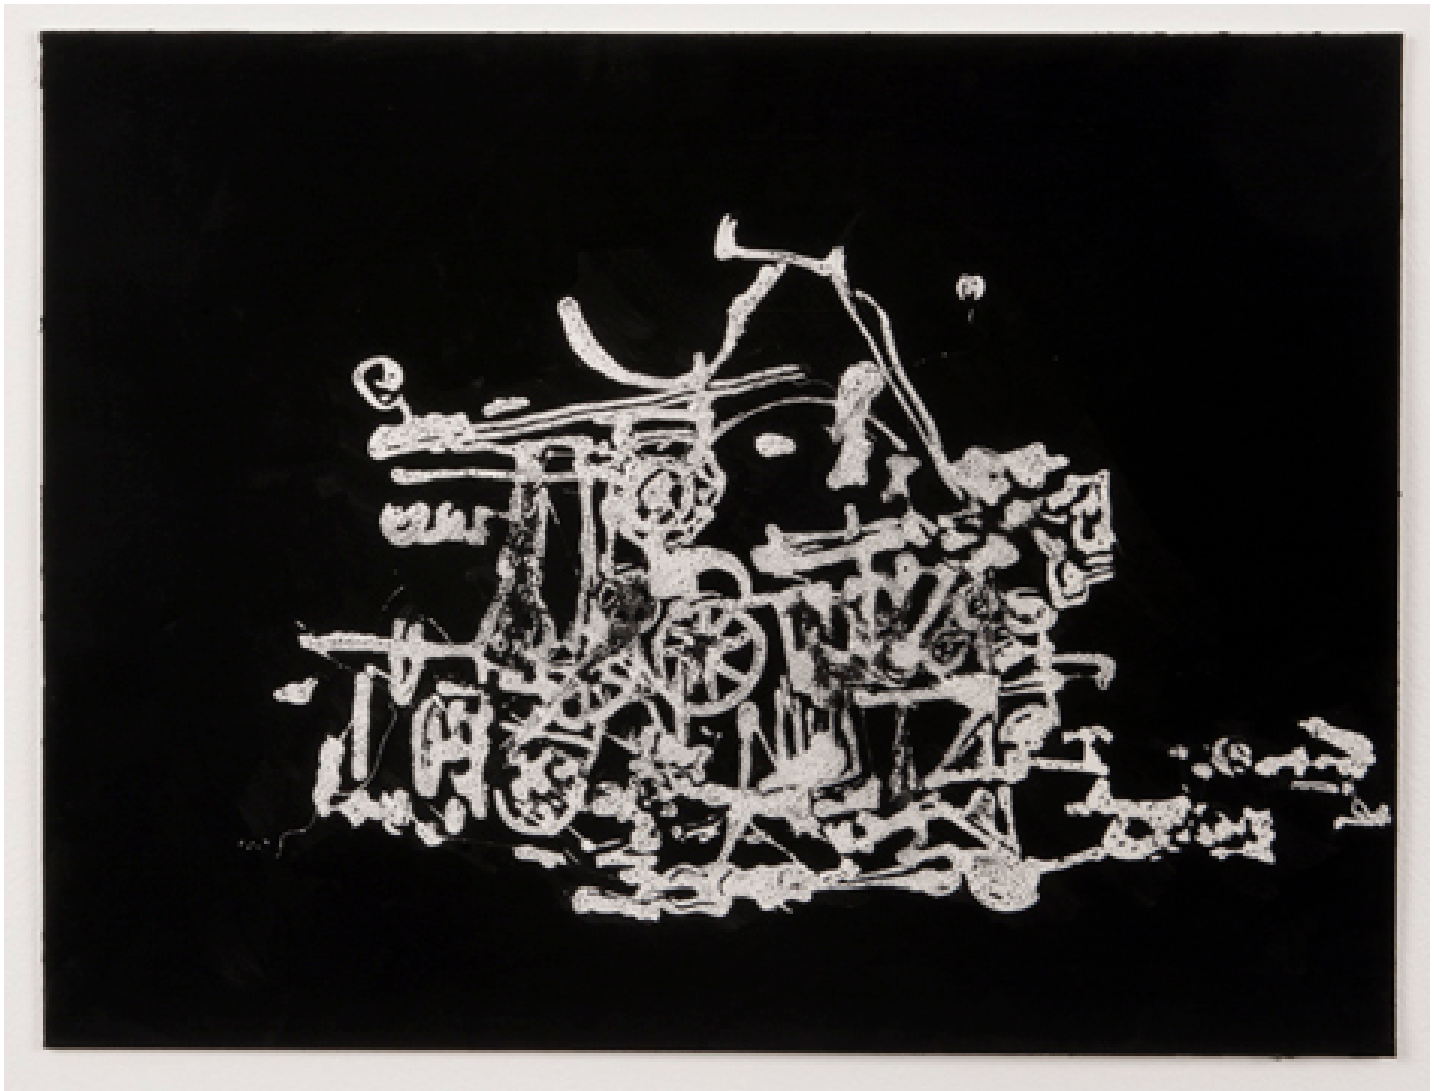

Alexander and Bonin

Michael Landy, H.2.N.Y. Choreographed Demise, 2006

12 x 16 in / 30.5 x 40.5 cm

ML-06-DR-039