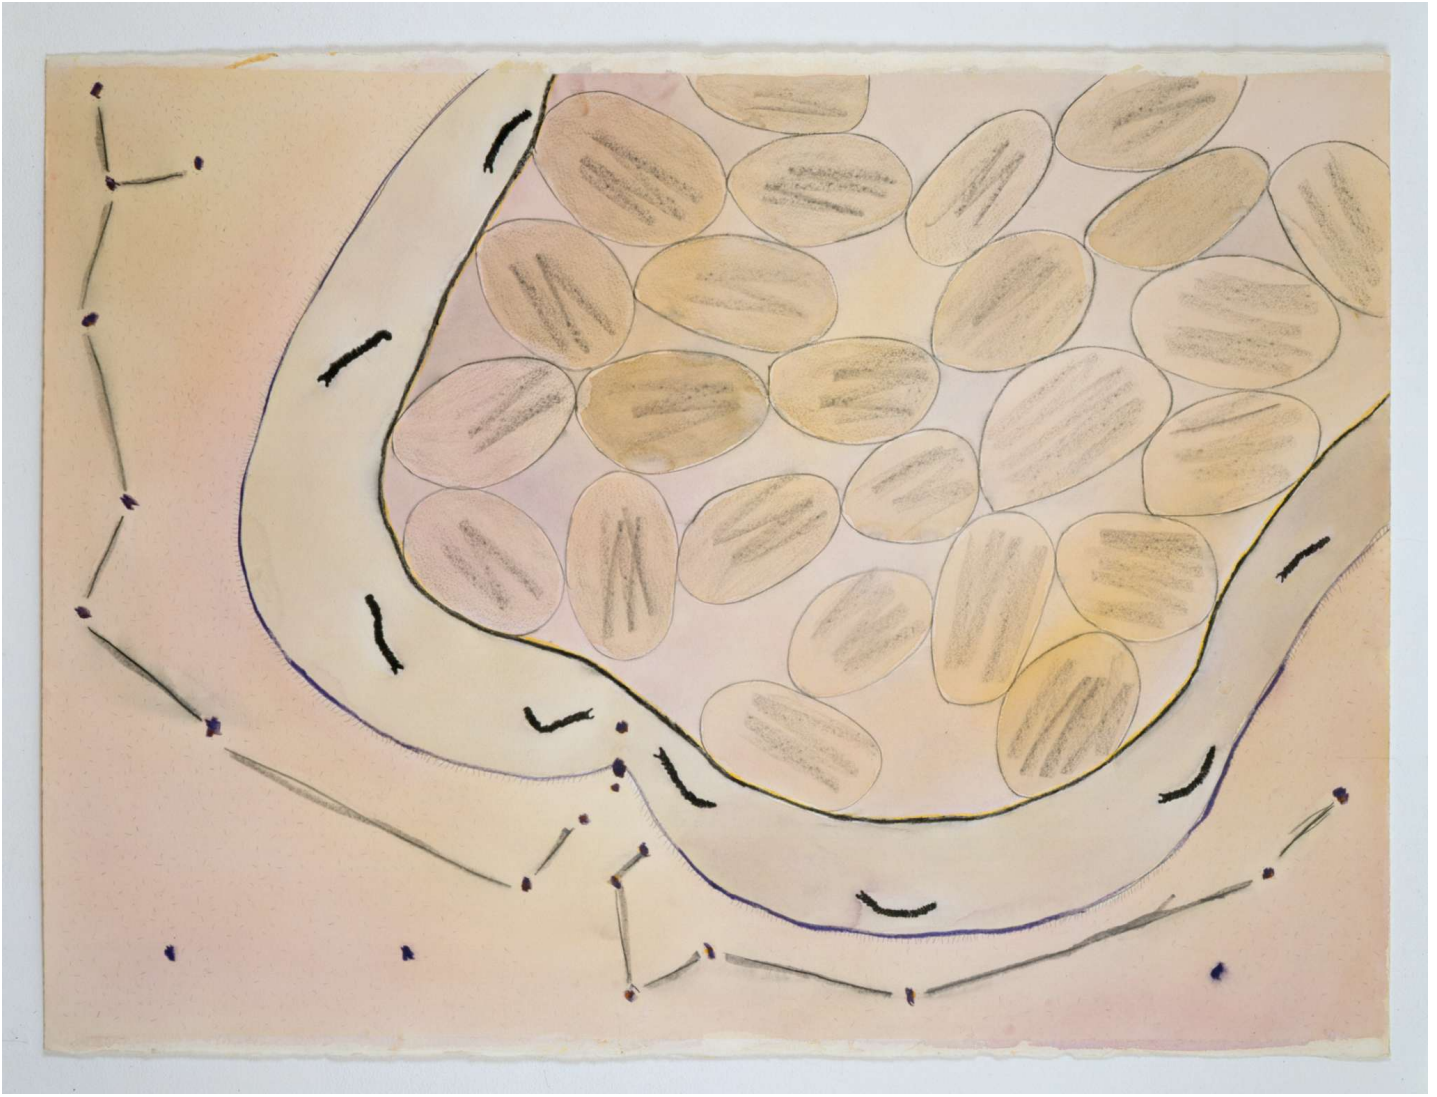

# Alexander and Bonin

Ree Morton, Line Series, 1974  
22¼ x 30¼ in./56.5 x 77 cm  
REM-74-DR-021