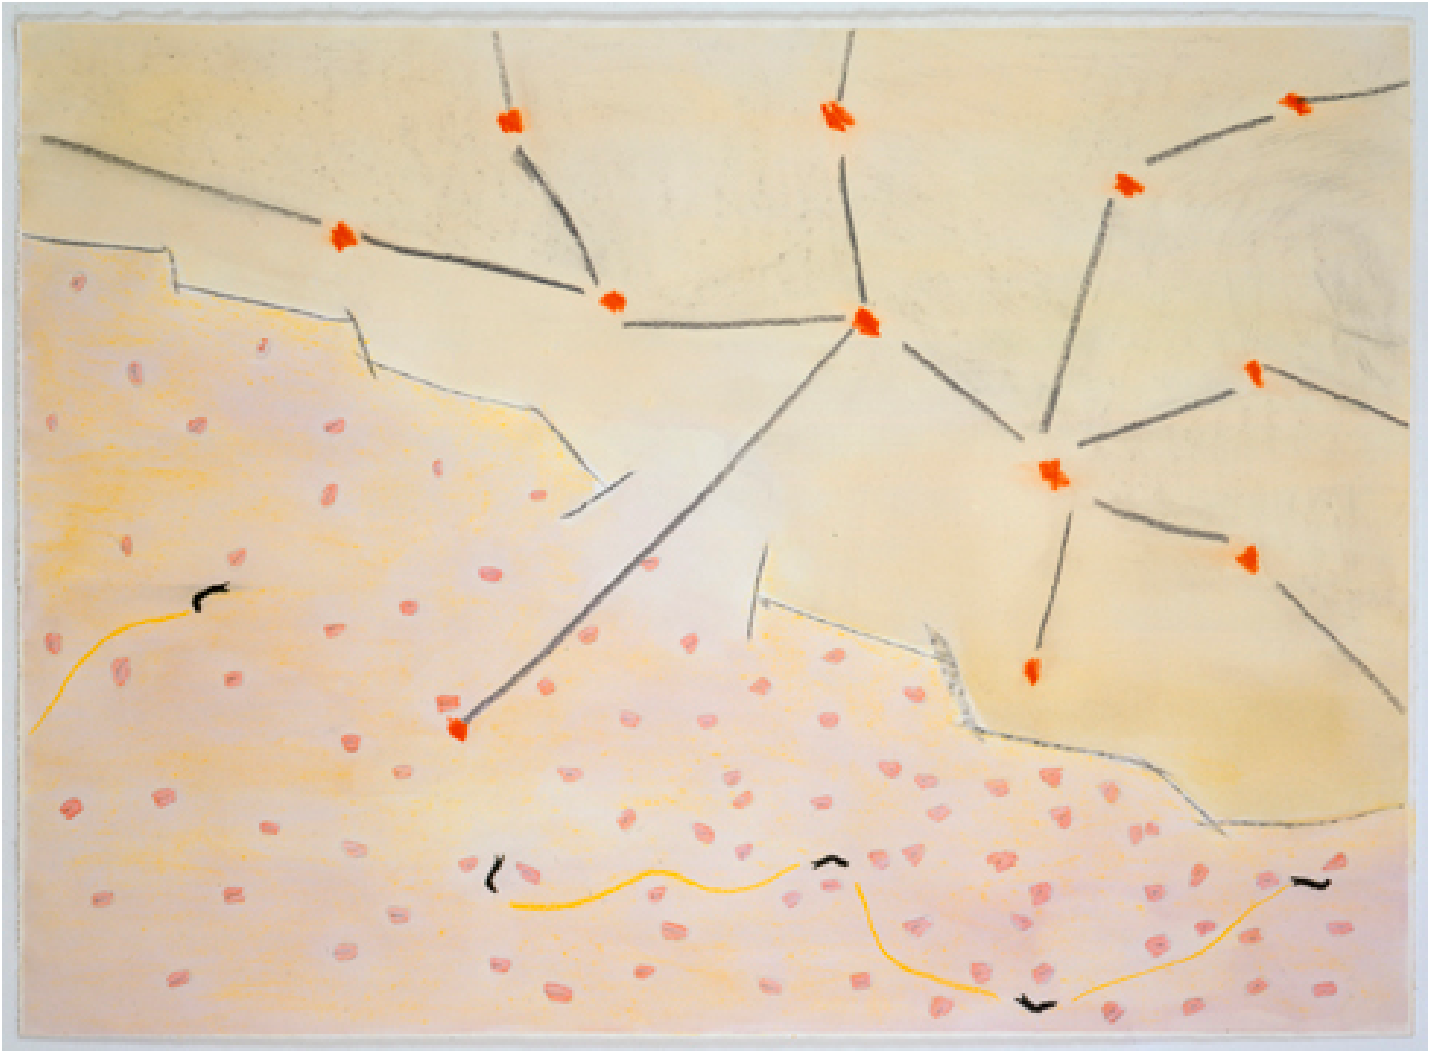

# Alexander and Bonin

Ree Morton, Line Series, 1974  
22 x 30 in./56 x 76 cm  
REM-74-DR-042