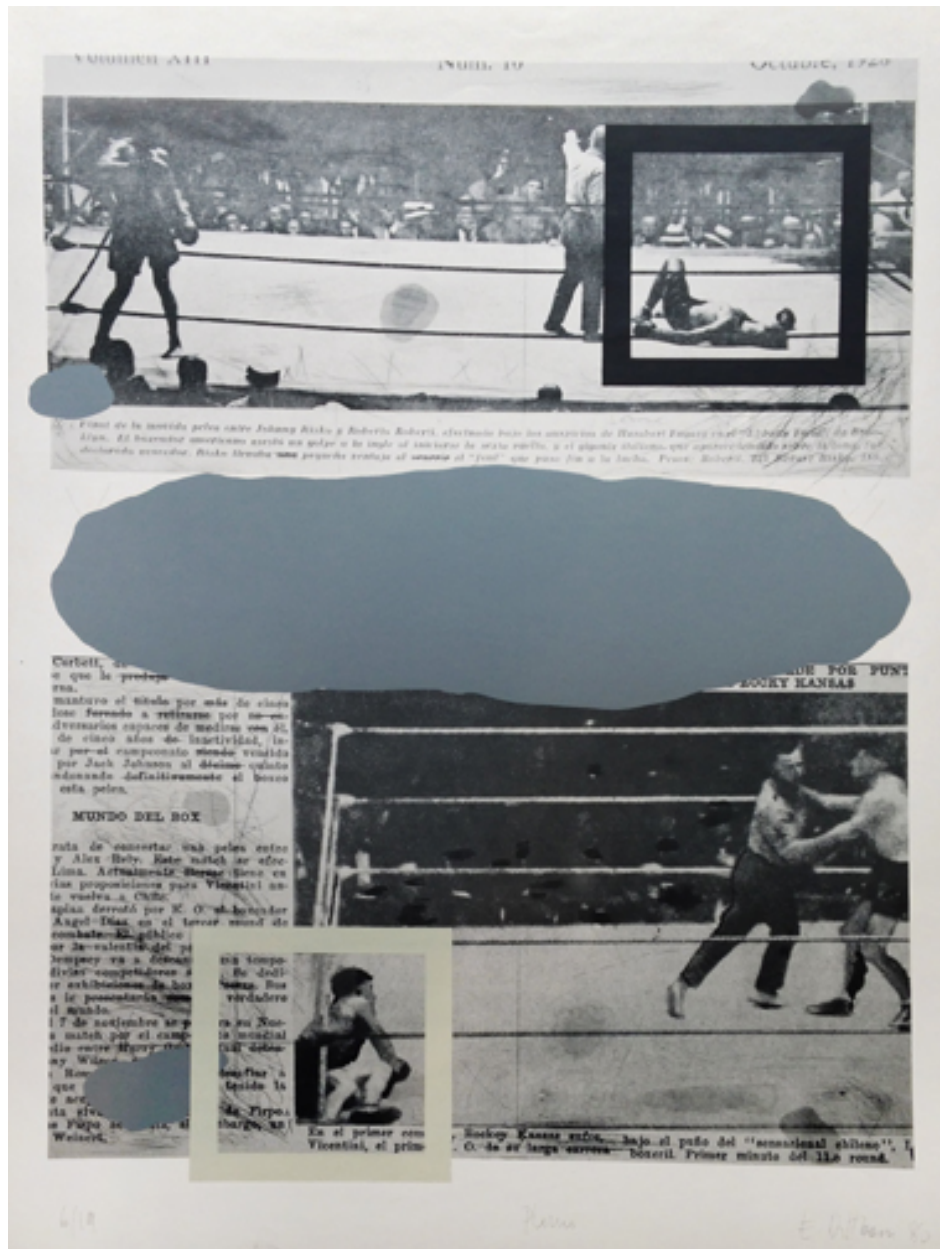

# Alexander and Bonin

Eugenio Dittborn, Plomo, 1980  
28 3/4 x 20 3/4 in.  
ED-80-PR-001