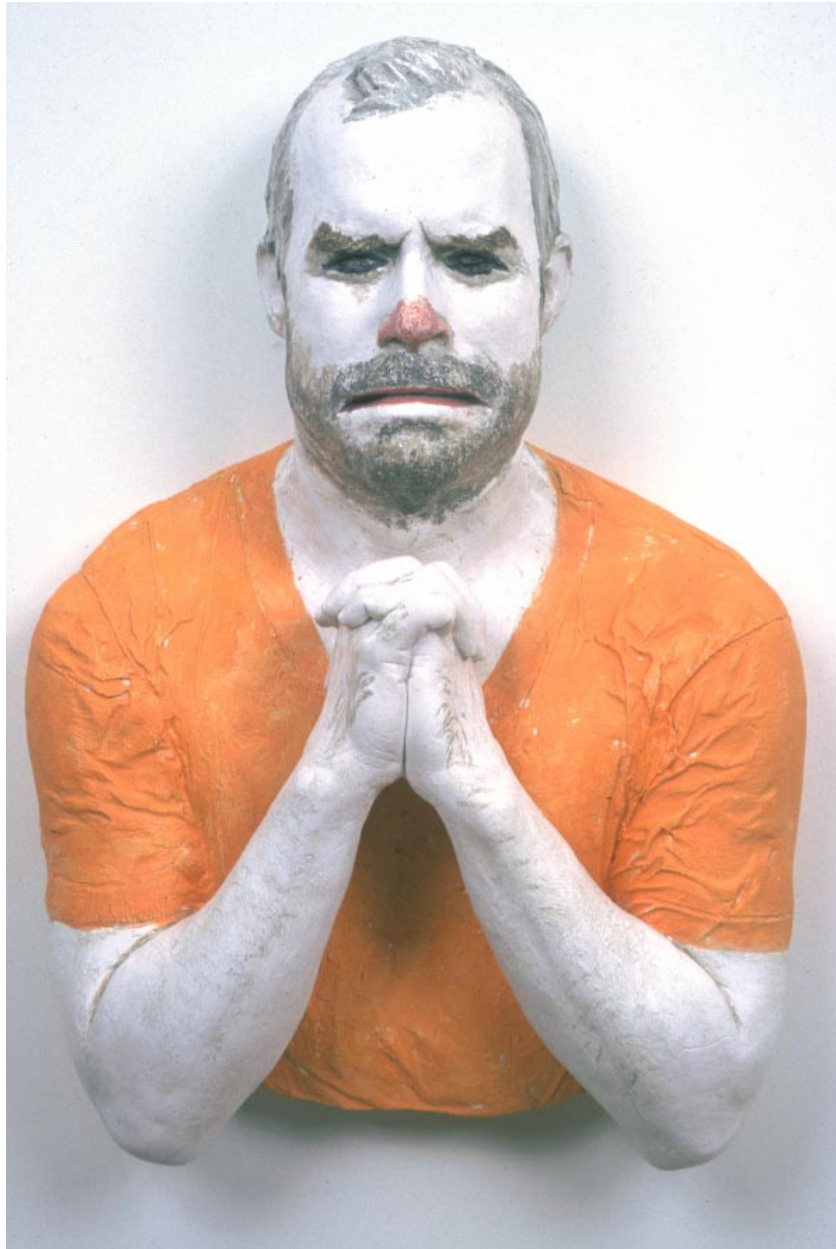

# Alexander and Bonin

John Ahearn, Clown, 1999  
27 x 21 x 9 in/68.5 x 53.5 x 23 cm  
JA-99-SC-304