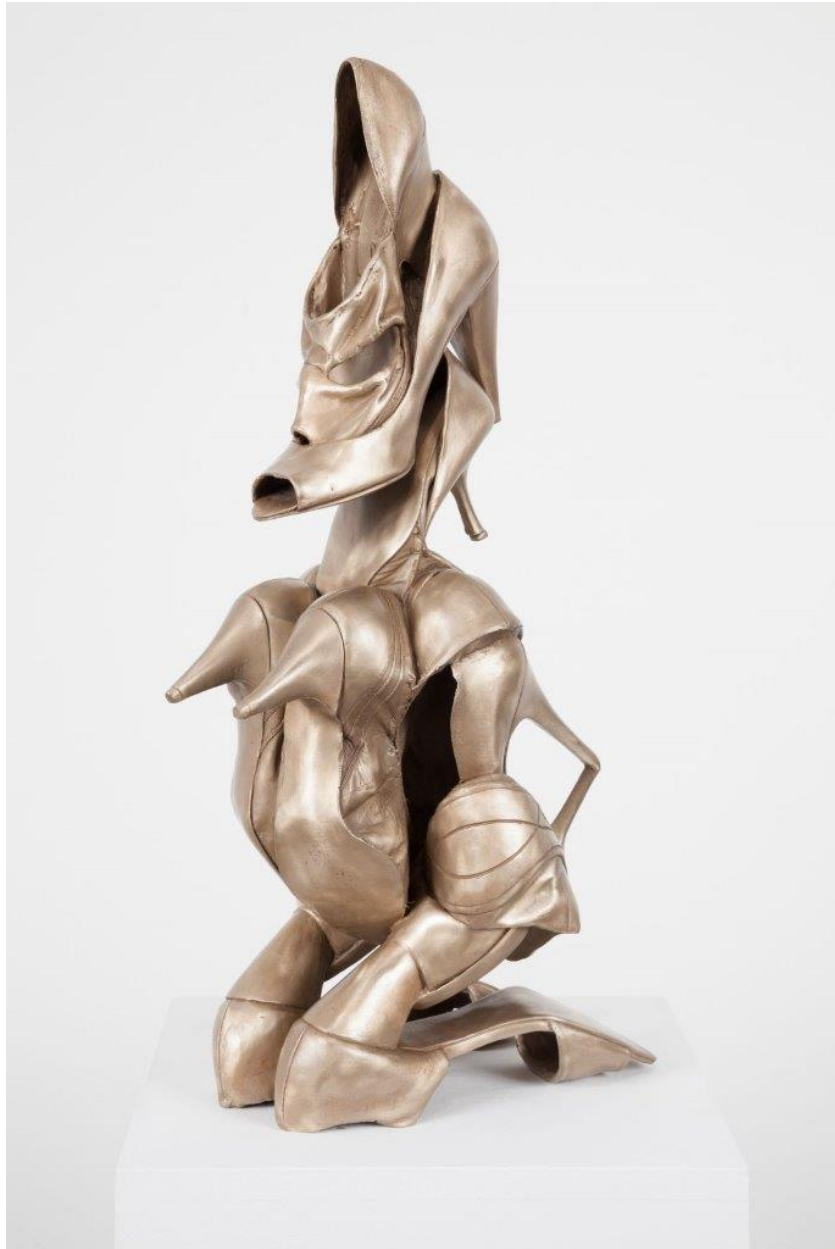

Alexander and Bonin

Willie Cole, Shoonufu Female Figure, 2013
25 x 9 1/2 x 13 in/63.5 x 24 x 33 cm
edition of 7, no. 2
WIC-13-SC-248