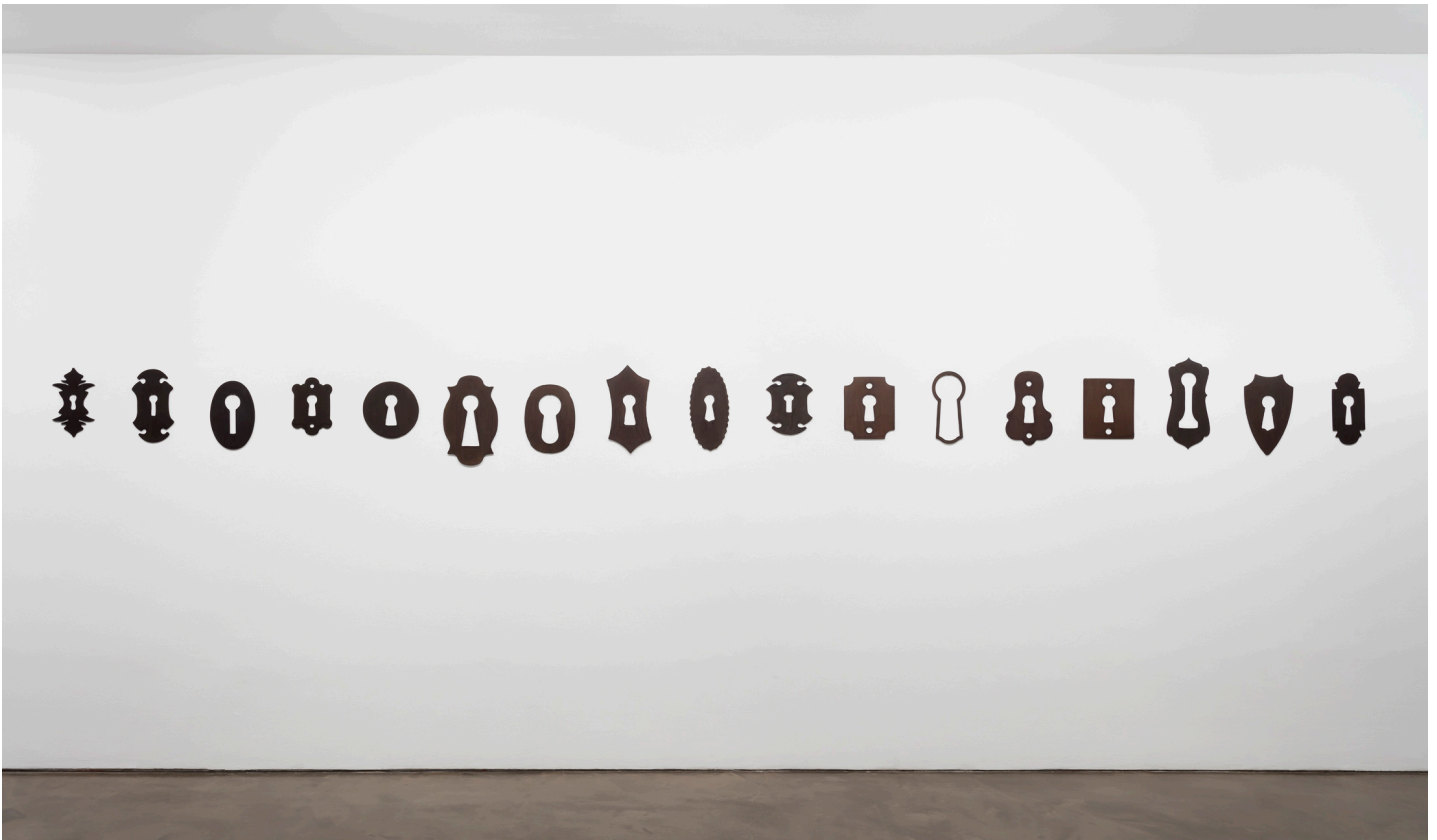

Alexander and Bonin

Rita McBride, Northwest Territory, 2015
overall: 19 x 231 1/4 x 3/16 in/48 x 587 x .5 cm
RMC-15-SC-413